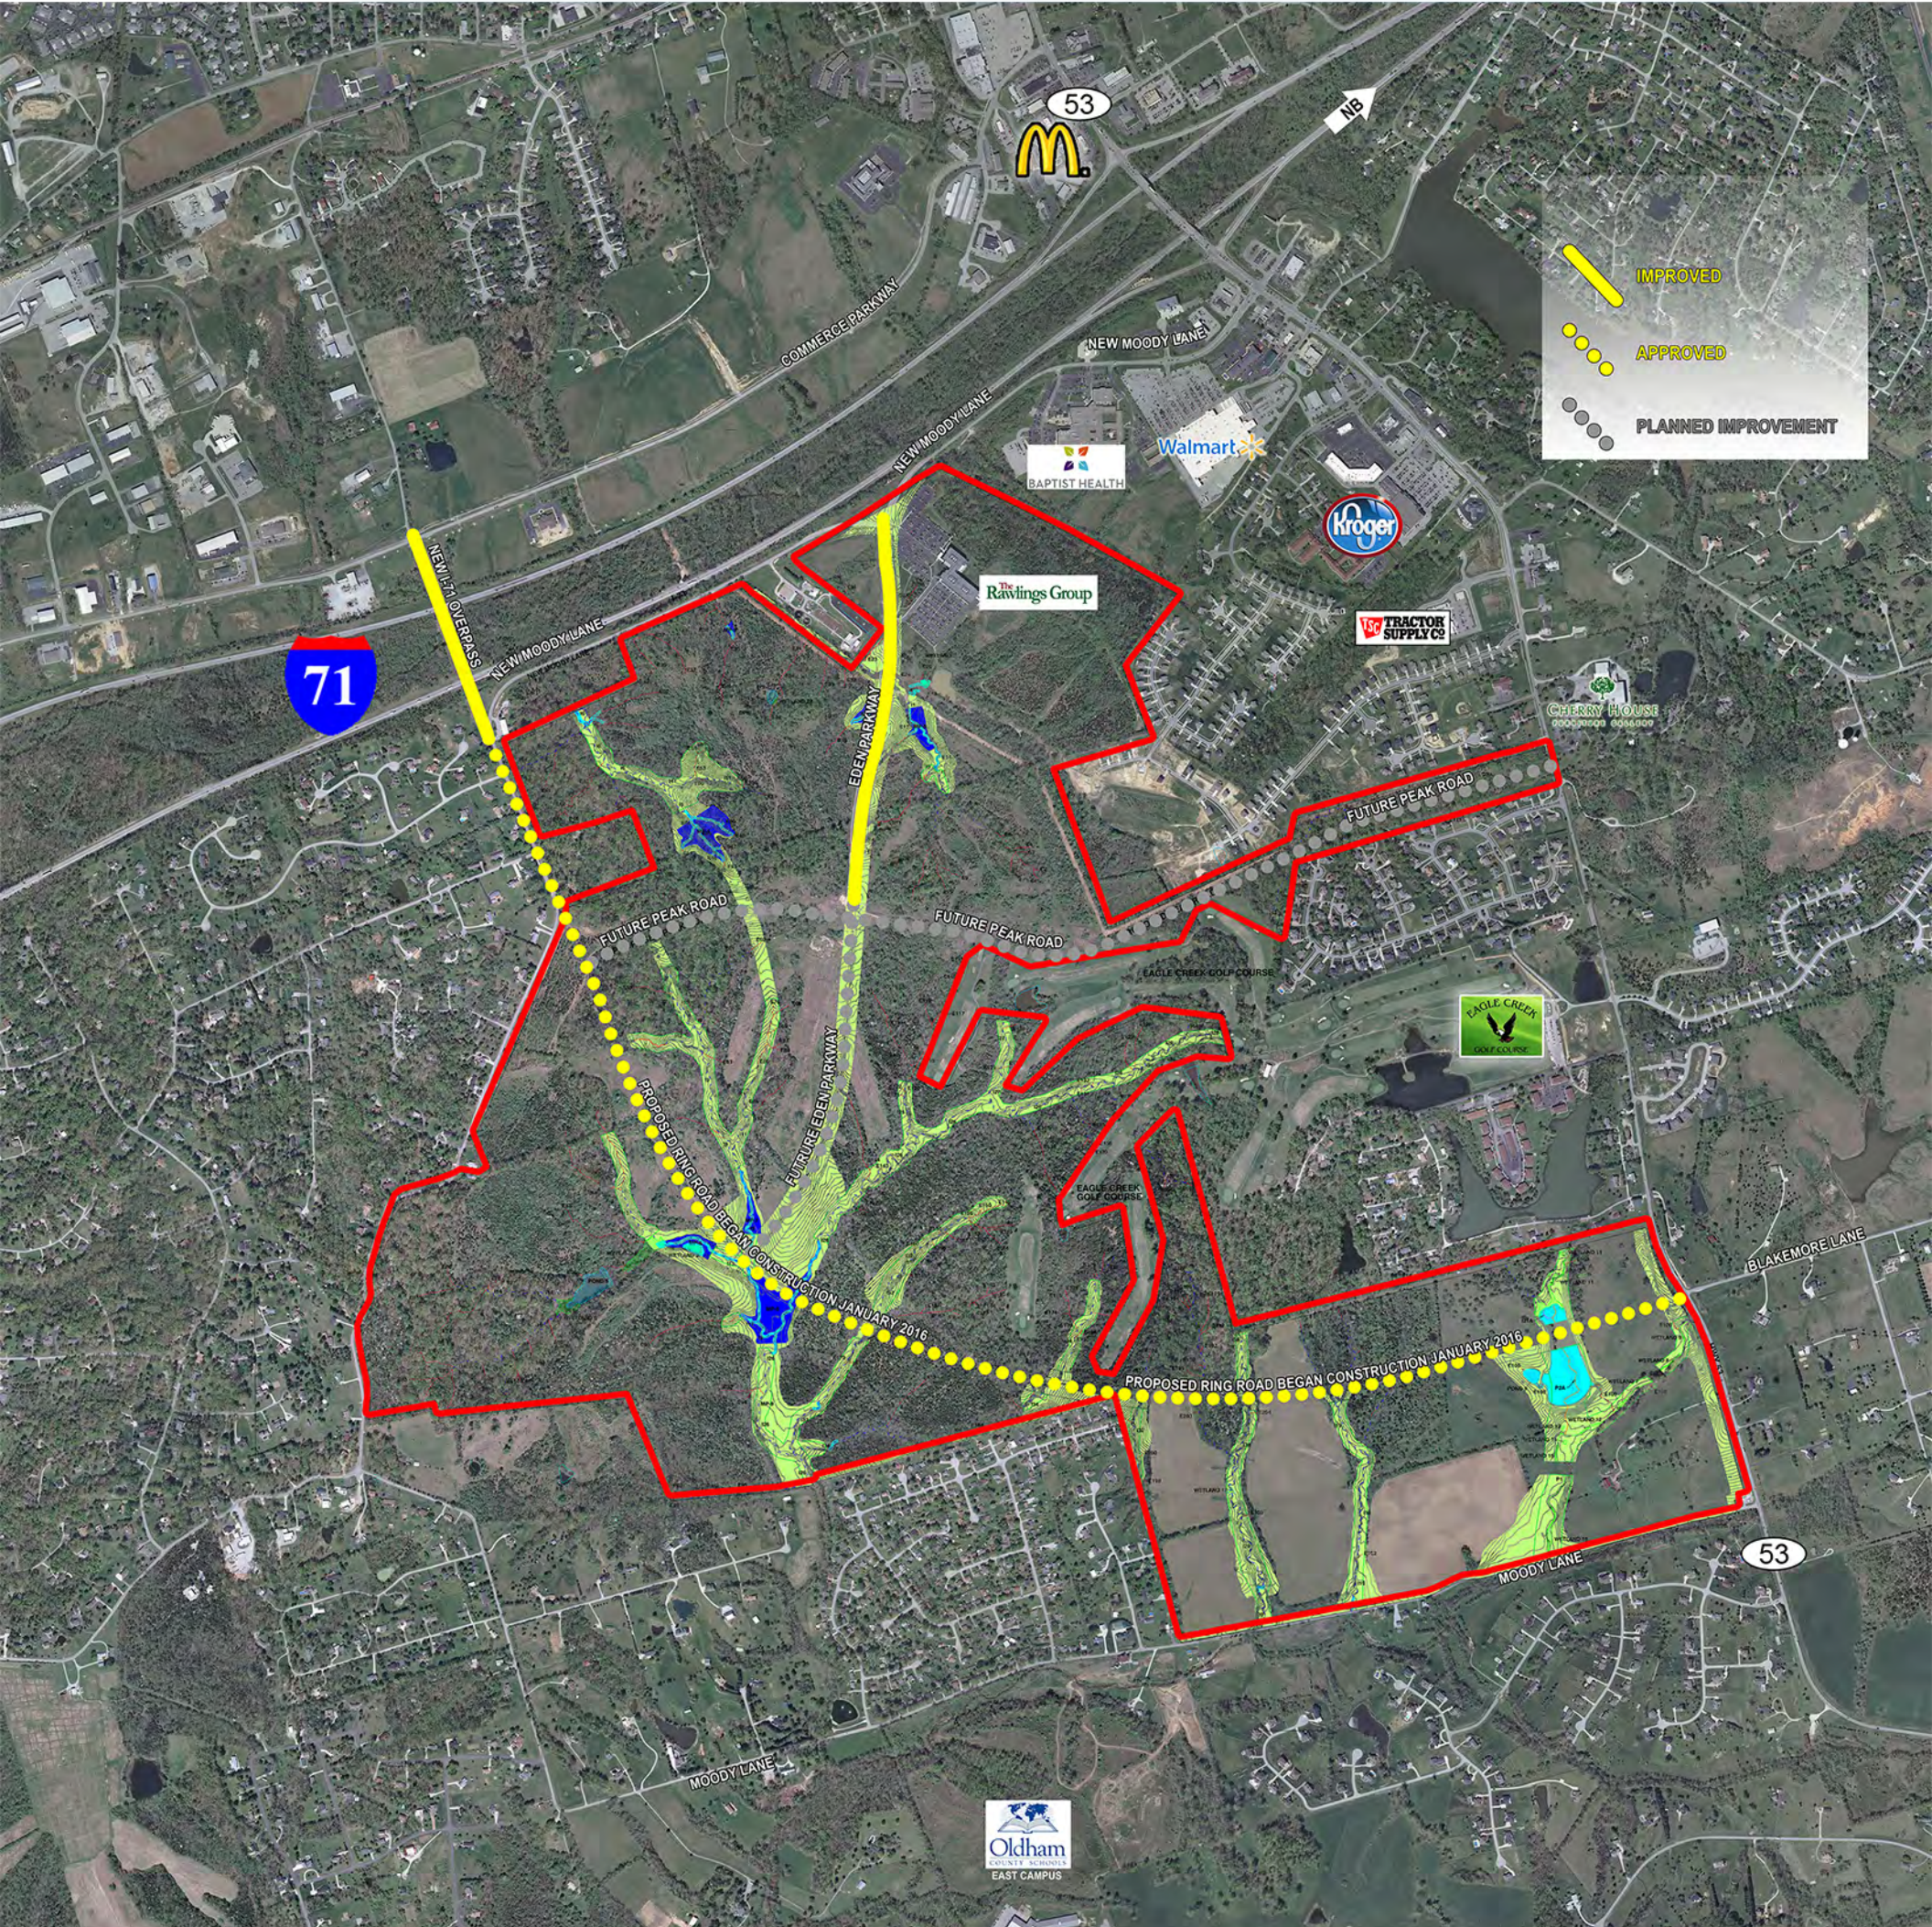

Oldham

RESERVE

Oldham Reserve is a planned commercial and residential community on a prestigious 1,000 acre campus in beautiful Oldham County, Kentucky.

www.OldhamReserve.com
502.253.1200

H
HOLLENBACH
OAKLEY